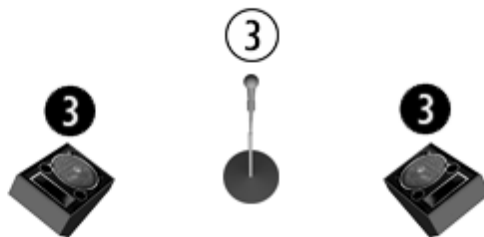

## 2017 BUCKTOWN ALLSTARS STAGEPLOT

1.KICK  
2.SNARE  
3.HAT  
4.RACK TOM  
5.DRUM MACHINE DI  
6.FLOOR TOM  
7.OH-LEFT  
8.OH-RIGHT  
9.BASS  
10.GUITAR

11.KEYS 1-LEFT  
12.KEYS 1-RIGHT  
13.KEYS 2-LEFT  
14.KEYS 2-RIGHT  
15.SAX (WIRELESS)  
16.PET 1 (WIRELESS)  
17.PET 2 (WIRELESS)  
18.T-BONE (WIRELESS)  
19.GUITAR VOCAL(REID)  
20.KEYS VOCAL(ROD)

21.LEAD VOCAL(DEVIN)  
22.HORN VOC(KENNY)  
23.BASS VOCAL(DAVE)  
24.DRUM HEADSET(ALF)

PLEASE SET DRUM RISER  
NO DEEPER THAN 12'  
FROM FRONT OF STAGE

BAND TO PROVIDE  
WIRELESS MICS FOR  
HORNS AND  
HEADSET FOR DRUM  
VOCAL.