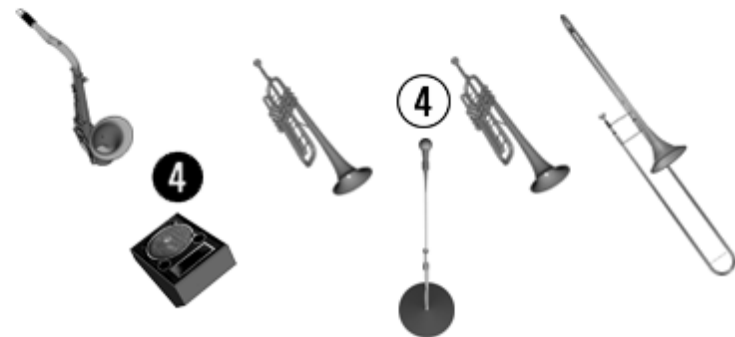

## 2017 BUCKTOWN ALLSTARS STAGEPLOT

1.KICK  
2.SNARE  
3.HAT  
4.RACK TOM  
5.DRUM MACHINE DI  
6.FLOOR TOM  
7.OH-LEFT  
8.OH-RIGHT  
9.BASS  
10.GUITAR

11.KEYS 1-LEFT  
12.KEYS 1-RIGHT  
13.KEYS 2-LEFT  
14.KEYS 2-RIGHT  
15.SAX (WIRELESS)  
16.PET 1 (WIRELESS)  
17.PET 2 (WIRELESS)  
18.T-BONE (WIRELESS)  
19.GUITAR VOCAL(REID)  
20.KEYS VOCAL(ROD)

21.LEAD VOCAL(DEVIN)  
22.HORN VOC(KENNY)  
23.BASS VOCAL(DAVE)  
24.DRUM HEADSET(ALF)

PLEASE SET DRUM RISER  
NO DEEPER THAN 12'  
FROM FRONT OF STAGE

BAND TO PROVIDE  
WIRELESS MICS FOR  
HORNS AND  
HEADSET FOR DRUM  
VOCAL.