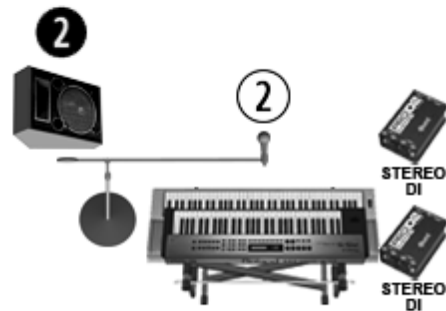

## 2017 BUCKTOWN ALLSTARS STAGEPLOT

1.KICK  
2.SNARE  
3.HAT  
4.RACK TOM  
5.DRUM MACHINE DI  
6.FLOOR TOM  
7.OH-LEFT  
8.OH-RIGHT  
9.BASS  
10.GUITAR

11.KEYS 1-LEFT  
12.KEYS 1-RIGHT  
13.KEYS 2-LEFT  
14.KEYS 2-RIGHT  
15.SAX (WIRELESS)  
16.PET 1 (WIRELESS)  
17.PET 2 (WIRELESS)  
18.T-BONE (WIRELESS)  
19.GUITAR VOCAL(REID)  
20.KEYS VOCAL(ROD)

21.LEAD VOCAL(DEVIN)  
22.HORN VOC(KENNY)  
23.BASS VOCAL(DAVE)  
24.DRUM HEADSET(ALF)

PLEASE SET DRUM RISER  
NO DEEPER THAN 12'  
FROM FRONT OF STAGE

BAND TO PROVIDE  
WIRELESS MICS FOR  
HORNS AND  
HEADSET FOR DRUM  
VOCAL.